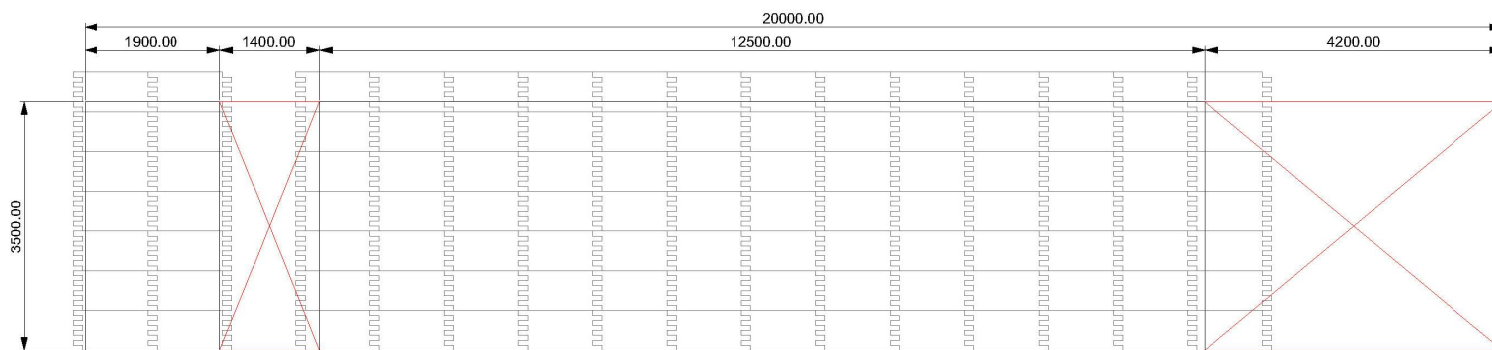

KIT "B" FOR H 3500 mm WALLS (105 tiles - up to 50 sqm)

REVISION:			
-			
-			
-			
MATERIAL:	Thickness : mm	WEIGHT:	
	CLIENT:	STELLANTIS	CODE INT. DRAWING: 001
	PRODUCT:	-	
	DETAIL:	-	
	DESIGNER:	-	
DRAWING DESCRIPTION:	SCALE:		
-	1:60 @ A3		
DRAWING NAME:	REV:	DATE:	
Citroen_Brandwall_Bricks modules_V01	V01	2023-11-20