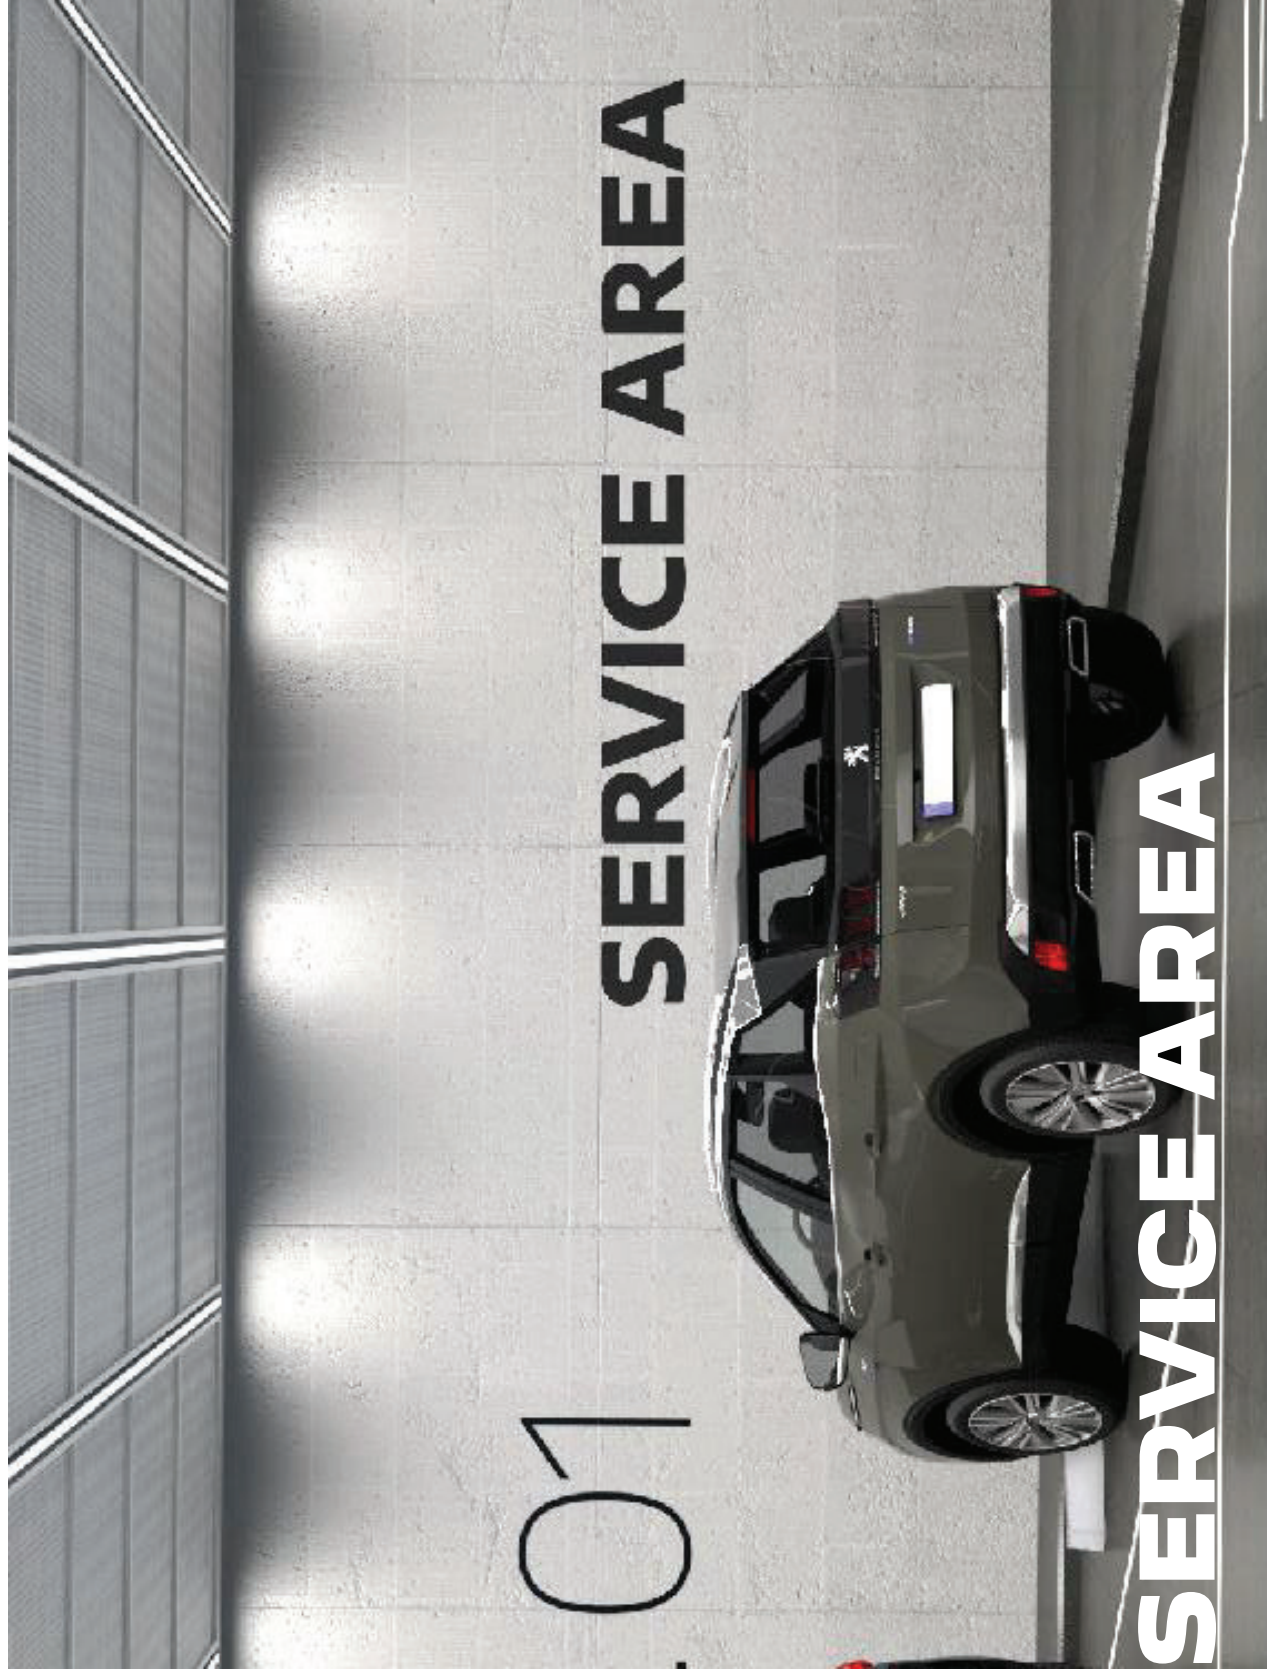

INTERIOR

5

SERVICE AREA

Use SBH design recommendations.

See SBH Multibrand guidelines.

Wall signage wall paint or adhesive diecut letters RAL 7021

Lighting & ceiling
Rail linear lights RAL9005
Metal Mesh RAL 7047

Advertising 80X120

Car stopper
concrete base
white RAL 9010

Floor RAL 7021

Floor marking
Floor paint
white RAL 9010

SERVICE AREA

Use SBH design recommendations.