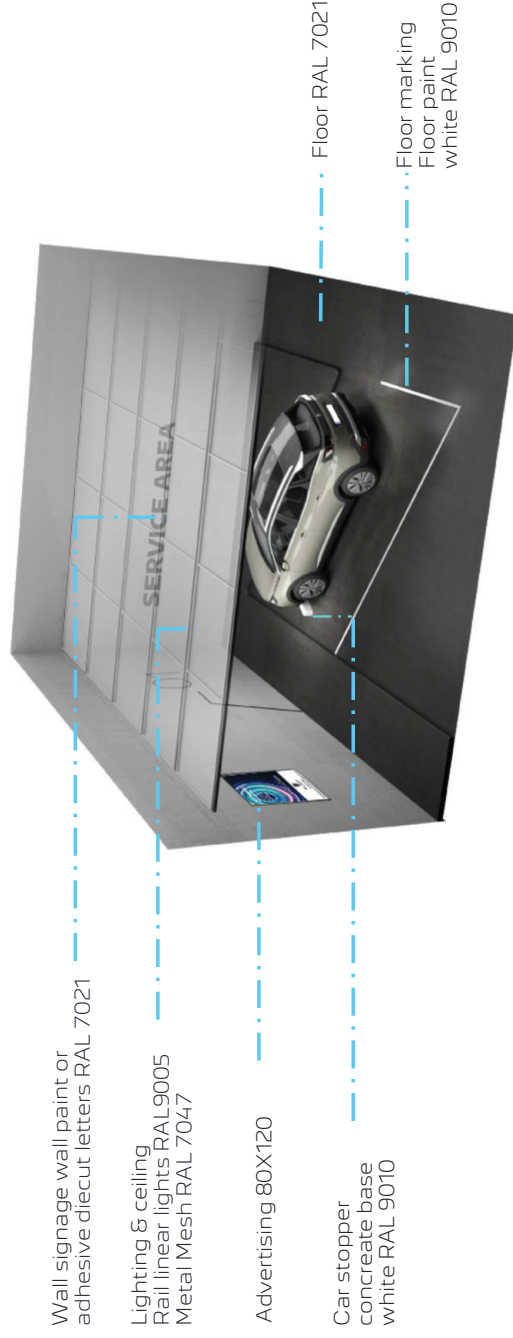

INTERIOR

5

SERVICE AREA

Use SBH design recommendations.

See SBH Multibrand guidelines.

Wall signage wall paint or adhesive diecut letters RAL 7021

Lighting & ceiling
Rail linear lights RAL9005
Metal Mesh RAL 7047

Advertising 80X120

Car stopper
concrete base
white RAL 9010

Floor RAL 7021

Floor marking
Floor paint
white RAL 9010

SERVICE AREA

Use SBH design recommendations.